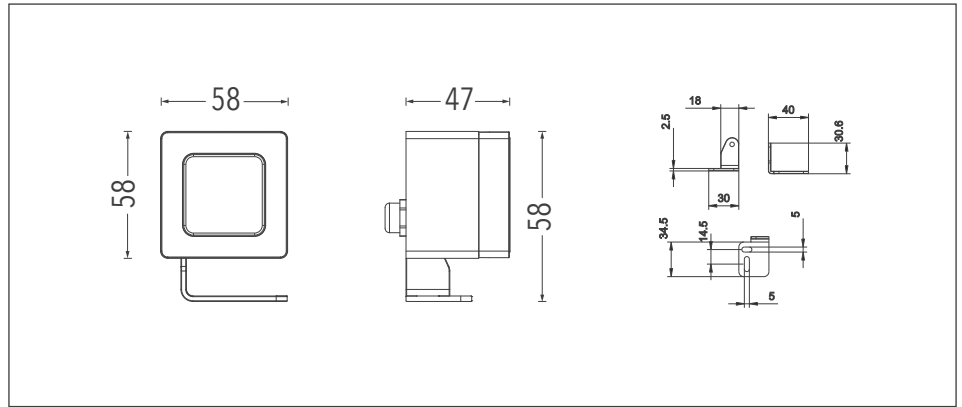

Project:

Date:

PRODUCT DATASHEET

Last information update: January 2021

series:

CUBE PRO MINI

FLOODLIGHT SPOT
3W 160LM ON/OFF

Example of complete order code: 0814W3.0004.2780.03+A1

Description

LED floodlight for outdoor installation, small size with a bracket that available in adjustability 100°. Body is made of powder coated die-cast aluminum, lens is made of polycarbonate, and all external screws used are made of stainless steel, the luminaire with a high level of weather and UV ray resistance. Symmetrical light distribution, spot optics. Light color white, On/off controllable. The power supply is not provided and is to be ordered separately. Optical accessories and installation accessories can be provided for improving performance.

Installation

Surface mounted by adjustable bracket, such as wall, ceiling, floor etc.

Luminaire weight

0.28 Kg

Optics

4°
[0004]

Color temperature

| | | |
|----------|----------|----------|
| 2700K | 3000K | 4000K |
| [2780] | [3080] | [4080] |

WIRING

1x Power input cable, 2-core, open end, L=300mm

ACCESSORIES

Anti-glare visor

Code
0814A1

Anti-glare honeycomb louvre

Code
0814A2

U-shape bracket