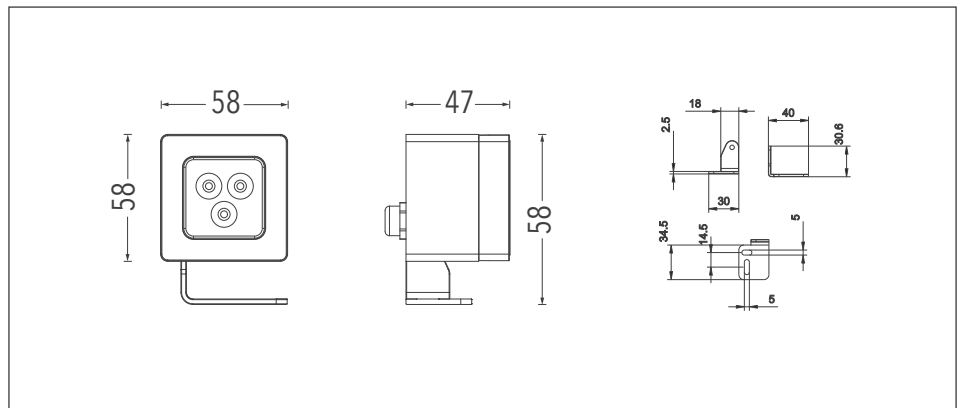

#### Description

LED floodlight for outdoor installation, small size with a bracket that available in adjustability 100°. Body is made of powder coated die-cast aluminum, lens is made of polycarbonate, and all external screws used are made of stainless steel, the luminaire with a high level of weather and UV ray resistance. Symmetrical light distribution, spot / narrow / medium optics. Light color RGB, DMX512 controllable. The power supply is not provided and is to be ordered separately. Optical accessories and installation accessories can be provided for improving performance.