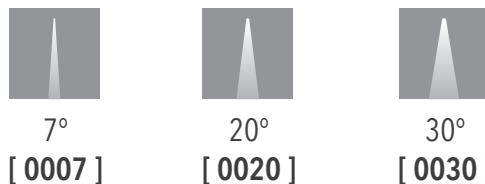

Optics

Color temperature

RGB
[RGB]

Finish color

Black
[03]   Customized
[RAL]