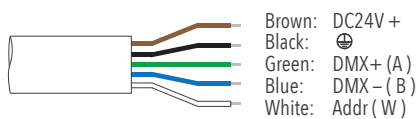

TECHNICAL DATA

Power	Max. 6W
Input voltage	24V DC
Safety class	III
Luminous flux	180 lm ±5%
CCT	RGB
CRI	---
Light distribution type	Symmetrical
Optics	7°, 20°, 30°
Light source	Osram
MacAdam Step	5
Number of LEDs	3
Power supply	Not included (constant voltage power supply ordered separately)
Controllable	DMX512
IP rating	IP66
Impact resistance	IK07
Ambient temperature	-20°C ~ +50°C
Storage temperature	-40°C ~ +70°C
Material	Body in die-cast aluminum, optical lens in polycarbonate
Finish	Powder coated, black as standard color
Lifetime	50,000 hours Ta=40°C

WIRING

1x Power / DMX Data input cable, 5-core, connector, L=300mm