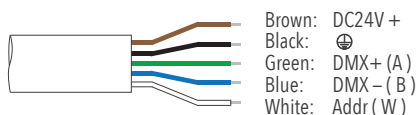

1x Power / DMX Data output cable, 5-core, connector, L=300mm