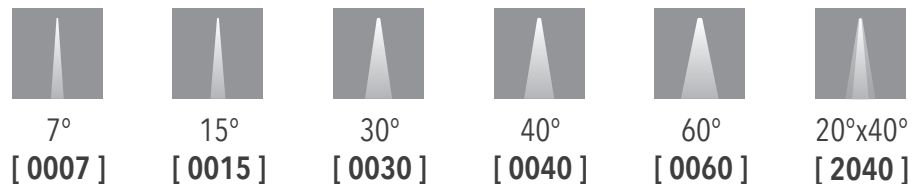

Description

LED wall washing luminaire for outdoor installation, with a bracket that available in adjustability 180°. Body is made of extruded aluminum, safety cover is made of tempered glass, lens is made of PMMA, and all external screws used are made of stainless steel, the luminaire with a high level of weather and UV ray resistance. Symmetrical light distribution, spot / narrow / medium / flood / wide flood / oval optics. Light color RGBW, DMX512 control. The power supply is not provided and is to be ordered separately. Safety class III. Anti-glare accessories for improving visual comfort.

Installation

Wall surface mounted by adjustable bracket.

Luminaire weight

1.9 Kg

Optics

Color temperature

RGBW
[RGBW]

Finish color

Silver	Black	Customized
[01]	[03]	[RAL]

TECHNICAL DATA

Power	Max. 36W
Input voltage	24V DC
Safety class	III
Luminous flux	1800 lm ±5%
CCT	RGBW (W=2700K [2780], 3000K [3080], 4000K [4080])
CRI	80 Ra
Light distribution type	Symmetrical
Optics	7°, 15°, 30°, 40°, 60°, 20°x40°
Light source	Osram
MacAdam Step	5
Number of LEDs	36
Power supply	Not included (constant voltage power supply ordered separately)
Control	DMX512
IP rating	IP66
Impact resistance	IK07
Ambient temperature	-20°C ~ +50°C
Storage temperature	-40°C ~ +70°C
Material	Body in extruded aluminum, cover in tempered glass, optical lens in PMMA
Finish	Powder coated, silver / black as standard colors
Lifetime	50,000 hours Ta=40°C