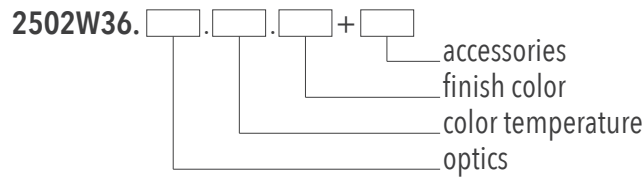

Project:

Date:

PRODUCT DATASHEET

Last information update: January 2021

series:

YORK M

WALL WASHER 1000MM RGBW
36W1800LM DMX512

Example of complete order code: 2502W36.0007.RGBW.01+A1

Description

LED wall washing luminaire for outdoor installation, with a bracket that available in adjustability 180°. Body is made of extruded aluminum, safety cover is made of tempered glass, lens is made of PMMA, and all external screws used are made of stainless steel, the luminaire with a high level of weather and UV ray resistance. Symmetrical light distribution, spot / narrow / medium / flood / wide flood / oval optics. Light color RGBW, DMX512 control. The power supply is not provided and is to be ordered separately. Safety class III. Anti-glare accessories for improving visual comfort.

Installation

Wall surface mounted by adjustable bracket.

Luminaire weight

1.9 Kg

Optics

Color temperature

RGBW
[RGBW]

Finish color

Silver	Black	Customized
[01]	[03]	[RAL]

TECHNICAL DATA

Power	Max. 36W
Input voltage	24V DC
Safety class	III
Luminous flux	1800 lm ±5%
CCT	RGBW (W=2700K [2780], 3000K [3080], 4000K [4080])
CRI	80 Ra
Light distribution type	Symmetrical
Optics	7°, 15°, 30°, 40°, 60°, 20°x40°
Light source	Osram
MacAdam Step	5
Number of LEDs	36
Power supply	Not included (constant voltage power supply ordered separately)
Control	DMX512
IP rating	IP66
Impact resistance	IK07
Ambient temperature	-20°C ~ +50°C
Storage temperature	-40°C ~ +70°C
Material	Body in extruded aluminum, cover in tempered glass, optical lens in PMMA
Finish	Powder coated, silver / black as standard colors
Lifetime	50,000 hours Ta=40°C