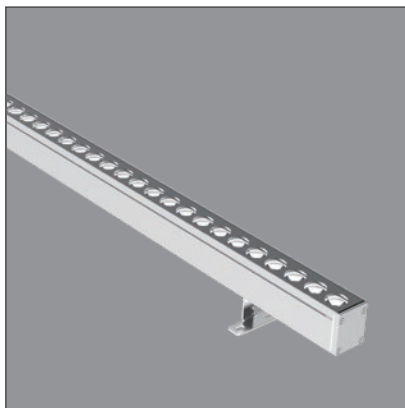

Project:

Date:

PRODUCT DATASHEET

Last information update: January 2021

series:

YORK M

WALL WASHER 1000MM RGBW
36W1800LM DMX512

Example of complete order code: 2502W36.0007.RGBW.01+A1

Description

LED wall washing luminaire for outdoor installation, with a bracket that available in adjustability 180°. Body is made of extruded aluminum, safety cover is made of tempered glass, lens is made of PMMA, and all external screws used are made of stainless steel, the luminaire with a high level of weather and UV ray resistance. Symmetrical light distribution, spot / narrow / medium / flood / wide flood / oval optics. Light color RGBW, DMX512 control. The power supply is not provided and is to be ordered separately. Safety class III. Anti-glare accessories for improving visual comfort.

Installation

Wall surface mounted by adjustable bracket.

Luminaire weight

1.9 Kg

Optics

Color temperature

RGBW
[RGBW]

Finish color

Silver	Black	Customized
[01]	[03]	[RAL]

TECHNICAL DATA

Power	Max. 36W
Input voltage	24V DC
Safety class	III
Luminous flux	1800 lm ±5%
CCT	RGBW (W=2700K [2780], 3000K [3080], 4000K [4080])
CRI	80 Ra
Light distribution type	Symmetrical
Optics	7°, 15°, 30°, 40°, 60°, 20°x40°
Light source	Osram
MacAdam Step	5
Number of LEDs	36
Power supply	Not included (constant voltage power supply ordered separately)
Control	DMX512
IP rating	IP66
Impact resistance	IK07
Ambient temperature	-20°C ~ +50°C
Storage temperature	-40°C ~ +70°C
Material	Body in extruded aluminum, cover in tempered glass, optical lens in PMMA
Finish	Powder coated, silver / black as standard colors
Lifetime	50,000 hours Ta=40°C