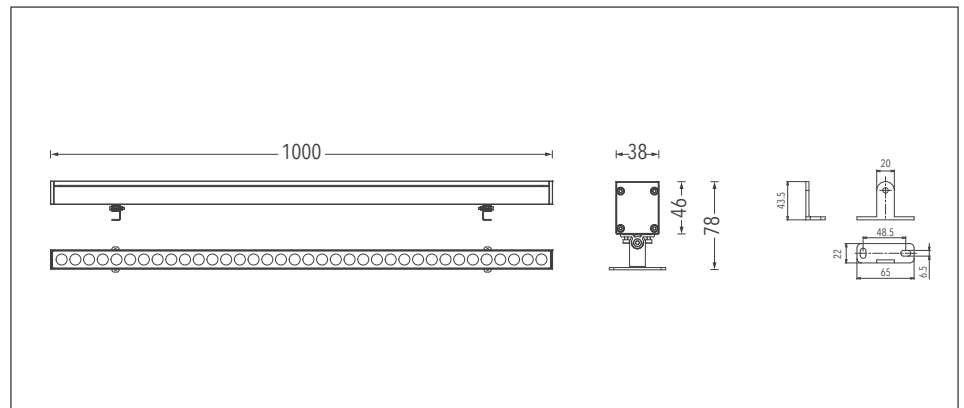

Project:

Date:

PRODUCT DATASHEET

Last information update: January 2021

series:

YORK M

WALL WASHER 1000MM RGBW
36W1800LM DMX512

Example of complete order code: 2502W36.0007.RGBW.01+A1

Description

LED wall washing luminaire for outdoor installation, with a bracket that available in adjustability 180°. Body is made of extruded aluminum, safety cover is made of tempered glass, lens is made of PMMA, and all external screws used are made of stainless steel, the luminaire with a high level of weather and UV ray resistance. Symmetrical light distribution, spot / narrow / medium / flood / wide flood / oval optics. Light color RGBW, DMX512 control. The power supply is not provided and is to be ordered separately. Safety class III. Anti-glare accessories for improving visual comfort.

Installation

Wall surface mounted by adjustable bracket.

Luminaire weight

1.9 Kg

Optics

Color temperature

RGBW
[RGBW]

Finish color

Silver	Black	Customized
[01]	[03]	[RAL]

TECHNICAL DATA

Power	Max. 36W
Input voltage	24V DC
Safety class	III
Luminous flux	1800 lm ±5%
CCT	RGBW (W=2700K [2780], 3000K [3080], 4000K [4080])
CRI	80 Ra
Light distribution type	Symmetrical
Optics	7°, 15°, 30°, 40°, 60°, 20°x40°
Light source	Osram
MacAdam Step	5
Number of LEDs	36
Power supply	Not included (constant voltage power supply ordered separately)
Control	DMX512
IP rating	IP66
Impact resistance	IK07
Ambient temperature	-20°C ~ +50°C
Storage temperature	-40°C ~ +70°C
Material	Body in extruded aluminum, cover in tempered glass, optical lens in PMMA
Finish	Powder coated, silver / black as standard colors
Lifetime	50,000 hours Ta=40°C