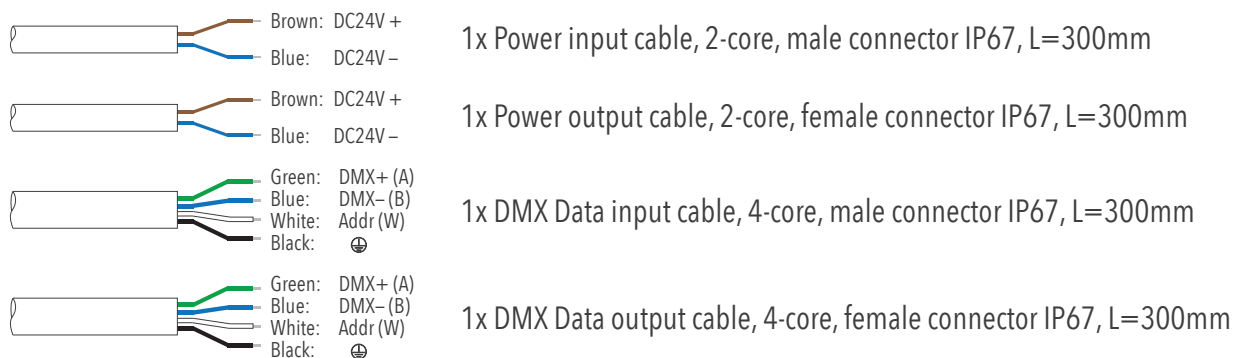

TECHNICAL DATA

Power	Max. 36W
Input voltage	24V DC
Safety class	III
Luminous flux	1800 lm ±5%
CCT	RGBW (W=2700K [2780], 3000K [3080], 4000K [4080])
CRI	80 Ra
Light distribution type	Symmetrical
Optics	7°, 15°, 30°, 40°, 60°, 20°x40°
Light source	Osram
MacAdam Step	5
Number of LEDs	36
Power supply	Not included (constant voltage power supply ordered separately)
Control	DMX512
IP rating	IP66
Impact resistance	IK07
Ambient temperature	-20°C ~ +50°C
Storage temperature	-40°C ~ +70°C
Material	Body in extruded aluminum, cover in tempered glass, optical lens in PMMA
Finish	Powder coated, silver / black as standard colors
Lifetime	50,000 hours Ta=40°C

WIRING