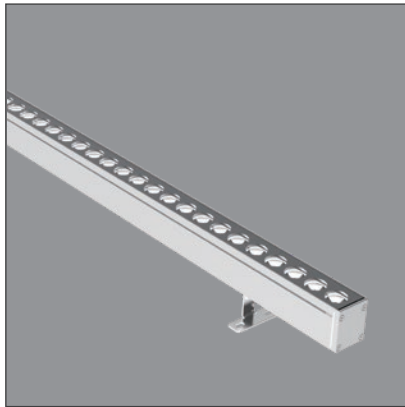

### Description

LED wall washing luminaire for outdoor installation, with a bracket that available in adjustability 180°. Body is made of extruded aluminum, safety cover is made of tempered glass, lens is made of PMMA, and all external screws used are made of stainless steel, the luminaire with a high level of weather and UV ray resistance. Symmetrical light distribution, spot / narrow / medium / flood / wide flood / oval optics. Light color RGB, DMX512 control. The power supply is not provided and is to be ordered separately. Safety class III. Anti-glare accessories for improving visual comfort.

### Installation

Wall surface mounted by adjustable bracket.

### Luminaire weight

1.9 Kg