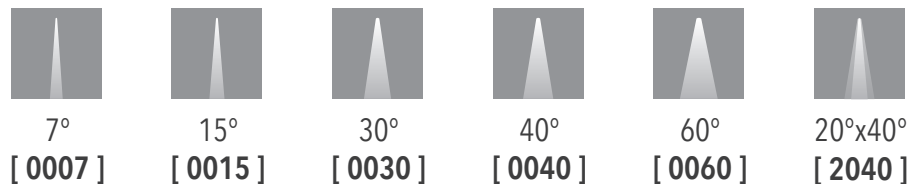

Optics

Color temperature

RGB
[RGB]

Finish color

Silver	Black	Customized
[01]	[03]	[RAL]