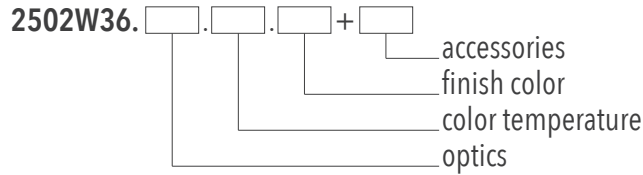

Project:

Date:

PRODUCT DATASHEET

Last information update: January 2021

series:

YORK M

WALL WASHER 1000MM RGB
36W 1600LM DMX512

Example of complete order code: 2502W36.0007.RGB.01+A1