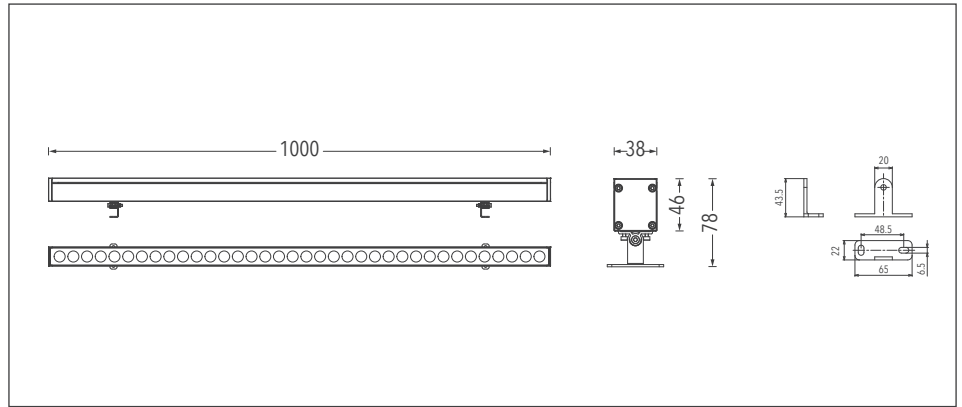

### Description

LED wall washing luminaire for outdoor installation, with a bracket that available in adjustability 180°. Body is made of extruded aluminum, safety cover is made of tempered glass, lens is made of PMMA, and all external screws used are made of stainless steel, the luminaire with a high level of weather and UV ray resistance. Symmetrical light distribution, spot / narrow / medium / flood / wide flood / oval optics. Light color RGB, DMX512 control. The power supply is not provided and is to be ordered separately. Safety class III. Anti-glare accessories for improving visual comfort.