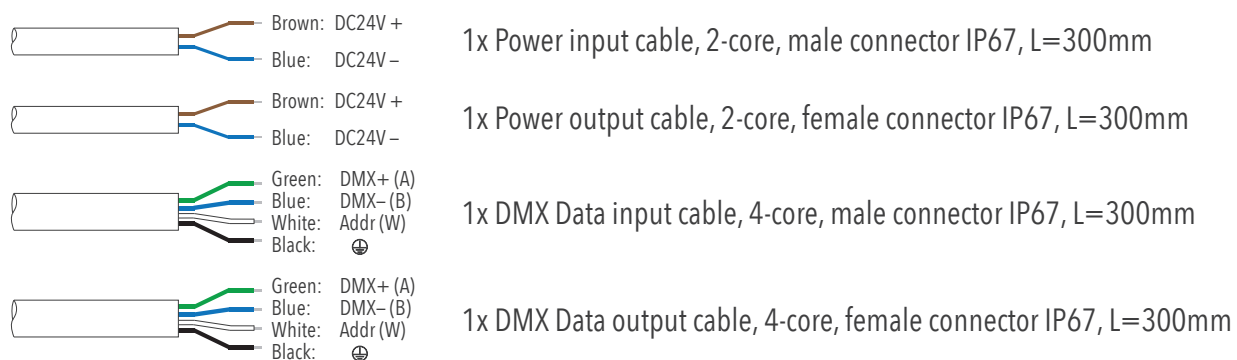

TECHNICAL DATA

Power	Max. 36W
Input voltage	24V DC
Safety class	III
Luminous flux	1600 lm ±5%
CCT	RGB
CRI	---
Light distribution type	Symmetrical
Optics	7°, 15°, 30°, 40°, 60°, 20°x40°
Light source	Osram
MacAdam Step	5
Number of LEDs	36
Power supply	Not included (constant voltage power supply ordered separately)
Control	DMX512
IP rating	IP66
Impact resistance	IK07
Ambient temperature	-20°C ~ +50°C
Storage temperature	-40°C ~ +70°C
Material	Body in extruded aluminum, cover in tempered glass, optical lens in PMMA
Finish	Powder coated, silver / black as standard colors
Lifetime	50,000 hours Ta=40°C

WIRING