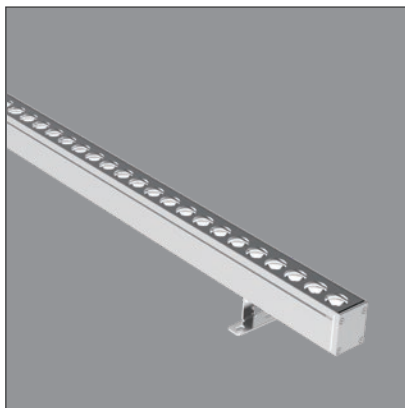

Project:

Date:

PRODUCT DATASHEET

Last information update: January 2021

series:

YORK M

WALL WASHER 1000MM RGBW
48W 2400LM DMX512

Example of complete order code: 2502W48.0007.RGBW.01+A1

Description

LED wall washing luminaire for outdoor installation, with a bracket that available in adjustability 180°. Body is made of extruded aluminum, safety cover is made of tempered glass, lens is made of PMMA, and all external screws used are made of stainless steel, the luminaire with a high level of weather and UV ray resistance. Symmetrical light distribution, spot / narrow / medium / flood / wide flood / oval optics. Light color RGBW, DMX512 control. The power supply is not provided and is to be ordered separately. Safety class III. Anti-glare accessories for improving visual comfort.

Installation

Wall surface mounted by adjustable bracket.

Luminaire weight

2.0 Kg

Optics

Color temperature

RGBW
[RGBW]

Finish color

Silver	Black	Customized
[01]	[03]	[RAL]

TECHNICAL DATA

Power	Max. 48W
Input voltage	24V DC
Safety class	III
Luminous flux	2400 lm ±5%
CCT	RGBW (W=2700K [2780], 3000K [3080], 4000K [4080])
CRI	80 Ra
Light distribution type	Symmetrical
Optics	7°, 15°, 30°, 40°, 60°, 20°x40°
Light source	Osram
MacAdam Step	5
Number of LEDs	36
Power supply	Not included (constant voltage power supply ordered separately)
Control	DMX512
IP rating	IP66
Impact resistance	IK07
Ambient temperature	-20°C ~ +50°C
Storage temperature	-40°C ~ +70°C
Material	Body in extruded aluminum, cover in tempered glass, optical lens in PMMA
Finish	Powder coated, silver / black as standard colors
Lifetime	50,000 hours Ta=40°C