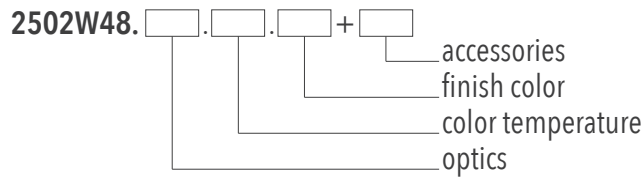

Project:

Date:

PRODUCT DATASHEET

Last information update: January 2021

series:

YORK M

WALL WASHER 1000MM RGBW
48W 2400LM DMX512

Example of complete order code: 2502W48.0007.RGBW.01+A1

Description

LED wall washing luminaire for outdoor installation, with a bracket that available in adjustability 180°. Body is made of extruded aluminum, safety cover is made of tempered glass, lens is made of PMMA, and all external screws used are made of stainless steel, the luminaire with a high level of weather and UV ray resistance. Symmetrical light distribution, spot / narrow / medium / flood / wide flood / oval optics. Light color RGBW, DMX512 control. The power supply is not provided and is to be ordered separately. Safety class III. Anti-glare accessories for improving visual comfort.

Installation

Wall surface mounted by adjustable bracket.

Luminaire weight

2.0 Kg

Optics

Color temperature

RGBW
[RGBW]

Finish color

Silver	Black	Customized
[01]	[03]	[RAL]

TECHNICAL DATA

Power	Max. 48W
Input voltage	24V DC
Safety class	III
Luminous flux	2400 lm ±5%
CCT	RGBW (W=2700K [2780], 3000K [3080], 4000K [4080])
CRI	80 Ra
Light distribution type	Symmetrical
Optics	7°, 15°, 30°, 40°, 60°, 20°x40°
Light source	Osram
MacAdam Step	5
Number of LEDs	36
Power supply	Not included (constant voltage power supply ordered separately)
Control	DMX512
IP rating	IP66
Impact resistance	IK07
Ambient temperature	-20°C ~ +50°C
Storage temperature	-40°C ~ +70°C
Material	Body in extruded aluminum, cover in tempered glass, optical lens in PMMA
Finish	Powder coated, silver / black as standard colors
Lifetime	50,000 hours Ta=40°C