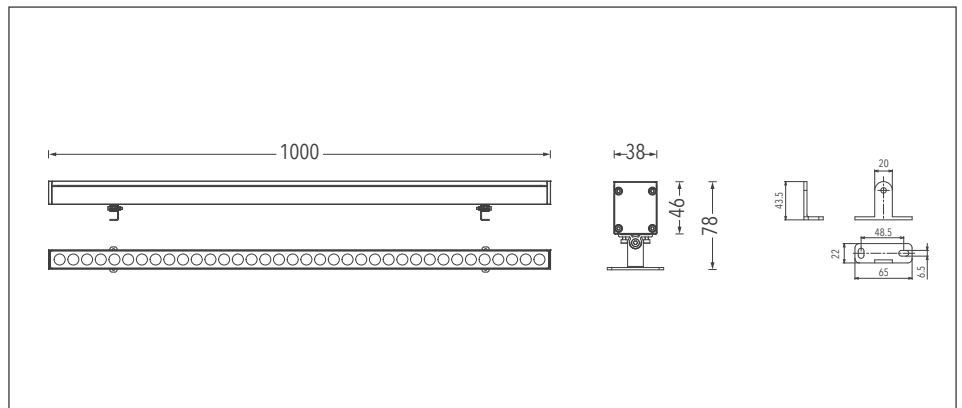

Project:

Date:

PRODUCT DATASHEET

Last information update: January 2021

series:

YORK M

WALL WASHER 1000MM RGBW
48W 2400LM DMX512

Example of complete order code: 2502W48.0007.RGBW.01+A1

Description

LED wall washing luminaire for outdoor installation, with a bracket that available in adjustability 180°. Body is made of extruded aluminum, safety cover is made of tempered glass, lens is made of PMMA, and all external screws used are made of stainless steel, the luminaire with a high level of weather and UV ray resistance. Symmetrical light distribution, spot / narrow / medium / flood / wide flood / oval optics. Light color RGBW, DMX512 control. The power supply is not provided and is to be ordered separately. Safety class III. Anti-glare accessories for improving visual comfort.

Installation

Wall surface mounted by adjustable bracket.

Luminaire weight

2.0 Kg

Optics

Color temperature

RGBW
[RGBW]

Finish color

Silver	Black	Customized
[01]	[03]	[RAL]

TECHNICAL DATA

Power	Max. 48W
Input voltage	24V DC
Safety class	III
Luminous flux	2400 lm ±5%
CCT	RGBW (W=2700K [2780], 3000K [3080], 4000K [4080])
CRI	80 Ra
Light distribution type	Symmetrical
Optics	7°, 15°, 30°, 40°, 60°, 20°x40°
Light source	Osram
MacAdam Step	5
Number of LEDs	36
Power supply	Not included (constant voltage power supply ordered separately)
Control	DMX512
IP rating	IP66
Impact resistance	IK07
Ambient temperature	-20°C ~ +50°C
Storage temperature	-40°C ~ +70°C
Material	Body in extruded aluminum, cover in tempered glass, optical lens in PMMA
Finish	Powder coated, silver / black as standard colors
Lifetime	50,000 hours Ta=40°C