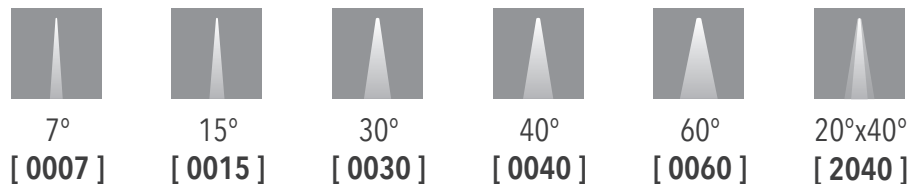

Description

LED wall washing luminaire for outdoor installation, with a bracket that available in adjustability 180°. Body is made of extruded aluminum, safety cover is made of tempered glass, lens is made of PMMA, and all external screws used are made of stainless steel, the luminaire with a high level of weather and UV ray resistance. Symmetrical light distribution, spot / narrow / medium / flood / wide flood / oval optics. Light color RGBW, DMX512 control. The power supply is not provided and is to be ordered separately. Safety class III. Anti-glare accessories for improving visual comfort.

Installation

Wall surface mounted by adjustable bracket.

Luminaire weight

2.0 Kg

Optics

Color temperature

RGBW
[RGBW]

Finish color

Silver	Black	Customized
[01]	[03]	[RAL]

TECHNICAL DATA

Power	Max. 48W
Input voltage	24V DC
Safety class	III
Luminous flux	2400 lm ±5%
CCT	RGBW (W=2700K [2780], 3000K [3080], 4000K [4080])
CRI	80 Ra
Light distribution type	Symmetrical
Optics	7°, 15°, 30°, 40°, 60°, 20°x40°
Light source	Osram
MacAdam Step	5
Number of LEDs	36
Power supply	Not included (constant voltage power supply ordered separately)
Control	DMX512
IP rating	IP66
Impact resistance	IK07
Ambient temperature	-20°C ~ +50°C
Storage temperature	-40°C ~ +70°C
Material	Body in extruded aluminum, cover in tempered glass, optical lens in PMMA
Finish	Powder coated, silver / black as standard colors
Lifetime	50,000 hours Ta=40°C