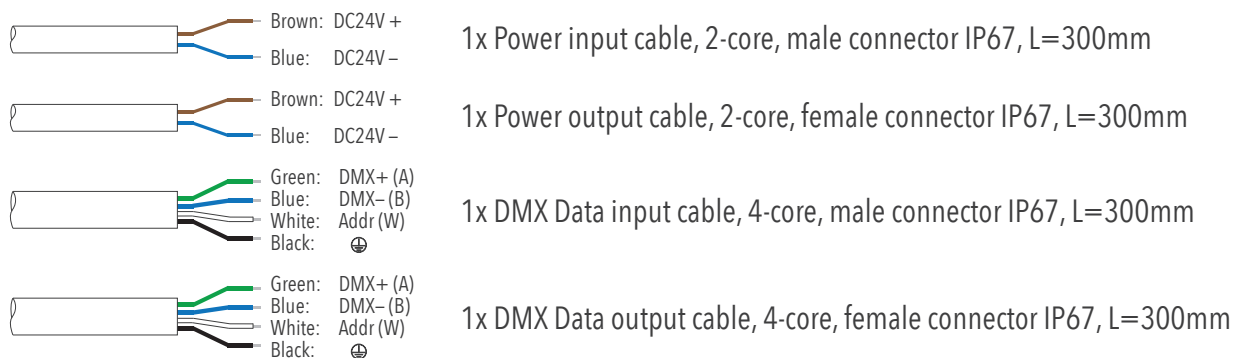

TECHNICAL DATA

Power	Max. 48W
Input voltage	24V DC
Safety class	III
Luminous flux	2400 lm ±5%
CCT	RGBW (W=2700K [2780], 3000K [3080], 4000K [4080])
CRI	80 Ra
Light distribution type	Symmetrical
Optics	7°, 15°, 30°, 40°, 60°, 20°x40°
Light source	Osram
MacAdam Step	5
Number of LEDs	36
Power supply	Not included (constant voltage power supply ordered separately)
Control	DMX512
IP rating	IP66
Impact resistance	IK07
Ambient temperature	-20°C ~ +50°C
Storage temperature	-40°C ~ +70°C
Material	Body in extruded aluminum, cover in tempered glass, optical lens in PMMA
Finish	Powder coated, silver / black as standard colors
Lifetime	50,000 hours Ta=40°C

WIRING