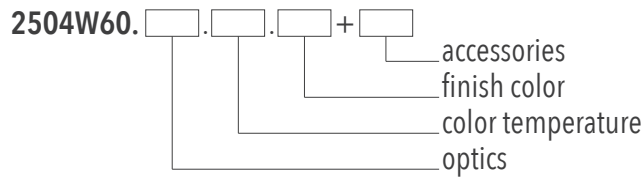

Project:

Date:

PRODUCT DATASHEET

Last information update: January 2021

series:

YORK L

WALL WASHER 1000MM RGBW
60W 3000LM DMX512

Example of complete order code: 2504W60.0007.RGBW.01+A1

Description

LED wall washing luminaire for outdoor installation, with a bracket that available in adjustability 180°. Body is made of extruded aluminum, safety cover is made of tempered glass, lens is made of PMMA, and all external screws used are made of stainless steel, the luminaire with a high level of weather and UV ray resistance. Symmetrical light distribution, spot / narrow / medium / flood / wide flood / oval optics. Light color RGBW, DMX512 control. Built-in power supply. Safety class I. Anti-glare accessories for improving visual comfort.

Installation

Wall surface mounted by adjustable bracket.

Luminaire weight

3.5 Kg

Optics

Color temperature

RGBW
[RGBW]

Finish color

Silver	Black	Customized
[01]	[03]	[RAL]

TECHNICAL DATA

Power	Max. 60W
Input voltage	100-240V AC
Safety class	I
Luminous flux	3000 lm ±5%
CCT	RGBW (W=2700K [2780], 3000K [3080], 4000K [4080])
CRI	80 Ra
Light distribution type	Symmetrical
Optics	7°, 15°, 30°, 40°, 60°, 20°x40°
Light source	Osram
MacAdam Step	5
Number of LEDs	36
Power supply	External power supply included
Control	DMX512
IP rating	IP66
Impact resistance	IK07
Ambient temperature	-20°C ~ +50°C
Storage temperature	-40°C ~ +70°C
Material	Body in extruded aluminum, cover in tempered glass, optical lens in PMMA
Finish	Powder coated, silver / black as standard colors
Lifetime	50,000 hours Ta=40°C