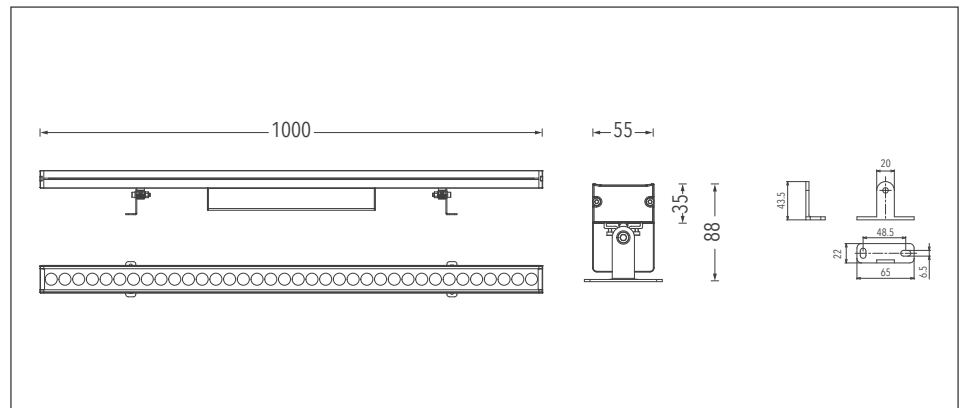

Description

LED wall washing luminaire for outdoor installation, with a bracket that available in adjustability 180°. Body is made of extruded aluminum, safety cover is made of tempered glass, lens is made of PMMA, and all external screws used are made of stainless steel, the luminaire with a high level of weather and UV ray resistance. Symmetrical light distribution, spot / narrow / medium / flood / wide flood / oval optics. Light color RGBW, DMX512 control. Built-in power supply. Safety class I. Anti-glare accessories for improving visual comfort.

Installation

Wall surface mounted by adjustable bracket.

Luminaire weight

3.5 Kg

Optics

Color temperature

RGBW
[RGBW]

Finish color

Silver	Black	Customized
[01]	[03]	[RAL]

TECHNICAL DATA

Power	Max. 60W
Input voltage	100-240V AC
Safety class	I
Luminous flux	3000 lm ±5%
CCT	RGBW (W=2700K [2780], 3000K [3080], 4000K [4080])
CRI	80 Ra
Light distribution type	Symmetrical
Optics	7°, 15°, 30°, 40°, 60°, 20°x40°
Light source	Osram
MacAdam Step	5
Number of LEDs	36
Power supply	External power supply included
Control	DMX512
IP rating	IP66
Impact resistance	IK07
Ambient temperature	-20°C ~ +50°C
Storage temperature	-40°C ~ +70°C
Material	Body in extruded aluminum, cover in tempered glass, optical lens in PMMA
Finish	Powder coated, silver / black as standard colors
Lifetime	50,000 hours Ta=40°C

WIRING

1x Power input cable, 3-core, open end, L=300mm

1x DMX Data input cable, 4-core, male connector IP67, L=300mm

1x DMX Data output cable, 4-core, female connector IP67, L=300mm

ACCESSORIES

Anti-glare visor