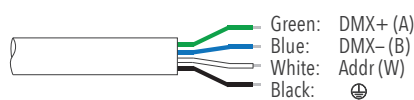

Installation

Wall surface mounted by adjustable bracket.

Luminaire weight

3.5 Kg

Optics

Color temperature

RGBW
[RGBW]

Finish color

Silver	Black	Customized
[01]	[03]	[RAL]

TECHNICAL DATA

Power	Max. 60W
Input voltage	100-240V AC
Safety class	I
Luminous flux	3000 lm ±5%
CCT	RGBW (W=2700K [2780], 3000K [3080], 4000K [4080])
CRI	80 Ra
Light distribution type	Symmetrical
Optics	7°, 15°, 30°, 40°, 60°, 20°x40°
Light source	Osram
MacAdam Step	5
Number of LEDs	36
Power supply	External power supply included
Control	DMX512
IP rating	IP66
Impact resistance	IK07
Ambient temperature	-20°C ~ +50°C
Storage temperature	-40°C ~ +70°C
Material	Body in extruded aluminum, cover in tempered glass, optical lens in PMMA
Finish	Powder coated, silver / black as standard colors
Lifetime	50,000 hours Ta=40°C

WIRING

1x Power input cable, 3-core, open end, L=300mm

1x DMX Data input cable, 4-core, male connector IP67, L=300mm

1x DMX Data output cable, 4-core, female connector IP67, L=300mm

ACCESSORIES

Anti-glare visor