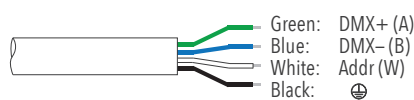

Installation

Wall surface mounted by adjustable bracket.

Luminaire weight

3.5 Kg

Optics

Color temperature

RGBW
[RGBW]

Finish color

Silver	Black	Customized
[01]	[03]	[RAL]

TECHNICAL DATA

Power	Max. 60W
Input voltage	100-240V AC
Safety class	I
Luminous flux	3000 lm ±5%
CCT	RGBW (W=2700K [2780], 3000K [3080], 4000K [4080])
CRI	80 Ra
Light distribution type	Symmetrical
Optics	7°, 15°, 30°, 40°, 60°, 20°x40°
Light source	Osram
MacAdam Step	5
Number of LEDs	36
Power supply	External power supply included
Control	DMX512
IP rating	IP66
Impact resistance	IK07
Ambient temperature	-20°C ~ +50°C
Storage temperature	-40°C ~ +70°C
Material	Body in extruded aluminum, cover in tempered glass, optical lens in PMMA
Finish	Powder coated, silver / black as standard colors
Lifetime	50,000 hours Ta=40°C

WIRING

1x Power input cable, 3-core, open end, L=300mm

1x DMX Data input cable, 4-core, male connector IP67, L=300mm

1x DMX Data output cable, 4-core, female connector IP67, L=300mm

ACCESSORIES

Anti-glare visor