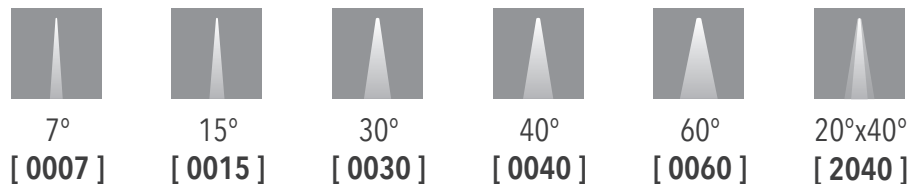

Description

LED wall washing luminaire for outdoor installation, with a bracket that available in adjustability 180°. Body is made of extruded aluminum, safety cover is made of tempered glass, lens is made of PMMA, and all external screws used are made of stainless steel, the luminaire with a high level of weather and UV ray resistance. Symmetrical light distribution, spot / narrow / medium / flood / wide flood / oval optics. Light color RGBW, DMX512 control. Built-in power supply. Safety class I. Anti-glare accessories for improving visual comfort.

Installation

Wall surface mounted by adjustable bracket.

Luminaire weight

3.5 Kg

Optics

Color temperature

RGBW
[RGBW]

Finish color

Silver	Black	Customized
[01]	[03]	[RAL]

TECHNICAL DATA

Power	Max. 60W
Input voltage	100-240V AC
Safety class	I
Luminous flux	3000 lm ±5%
CCT	RGBW (W=2700K [2780], 3000K [3080], 4000K [4080])
CRI	80 Ra
Light distribution type	Symmetrical
Optics	7°, 15°, 30°, 40°, 60°, 20°x40°
Light source	Osram
MacAdam Step	5
Number of LEDs	36
Power supply	External power supply included
Control	DMX512
IP rating	IP66
Impact resistance	IK07
Ambient temperature	-20°C ~ +50°C
Storage temperature	-40°C ~ +70°C
Material	Body in extruded aluminum, cover in tempered glass, optical lens in PMMA
Finish	Powder coated, silver / black as standard colors
Lifetime	50,000 hours Ta=40°C

WIRING

1x Power input cable, 3-core, open end, L=300mm

1x DMX Data input cable, 4-core, male connector IP67, L=300mm

1x DMX Data output cable, 4-core, female connector IP67, L=300mm

ACCESSORIES

Anti-glare visor