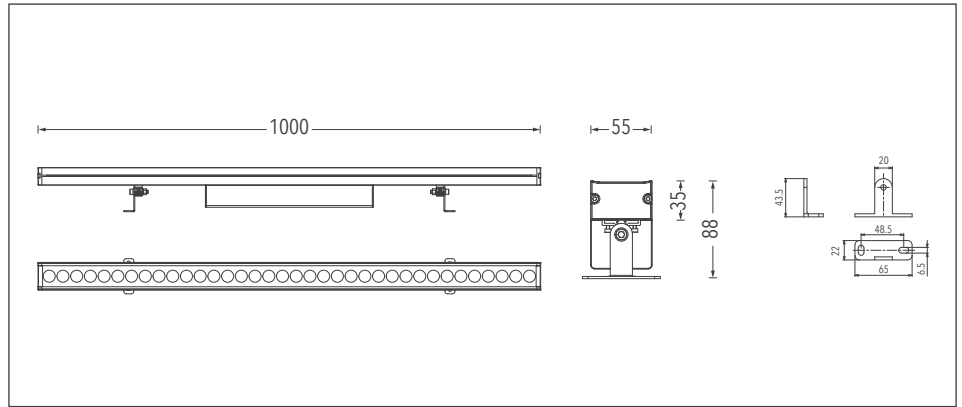

### Description

LED wall washing luminaire for outdoor installation, with a bracket that available in adjustability 180°. Body is made of extruded aluminum, safety cover is made of tempered glass, lens is made of PMMA, and all external screws used are made of stainless steel, the luminaire with a high level of weather and UV ray resistance. Symmetrical light distribution, spot / narrow / medium / flood / wide flood / oval optics. Light color RGB, DMX512 control. Built-in power supply. Safety class I. Anti-glare accessories for improving visual comfort.

### Installation

Wall surface mounted by adjustable bracket.

**WIRING**

1x Power input cable, 3-core, open end, L=300mm

1x DMX Data input cable, 4-core, male connector IP67, L=300mm

1x DMX Data output cable, 4-core, female connector IP67, L=300mm

**ACCESSORIES**

---