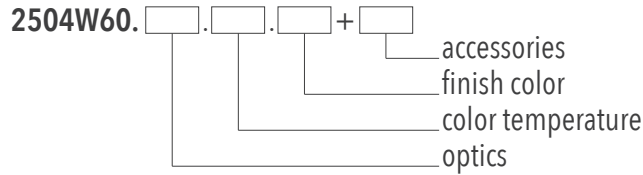

Project:

Date:

PRODUCT DATASHEET

Last information update: January 2021

series:

YORK L

WALL WASHER 1000MM RGB
60W 2700LM DMX512

Example of complete order code: 2504W60.0007.RGB.01+A1