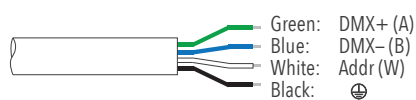

### Finish color

Silver	Black	Customized
[ 01 ]	[ 03 ]	[ RAL ]

**TECHNICAL DATA**

Power	Max. 60W
Input voltage	100-240V AC
Safety class	I
Luminous flux	2700 lm ±5%
CCT	RGB
CRI	---
Light distribution type	Symmetrical
Optics	7°, 15°, 30°, 40°, 60°, 20°x40°
Light source	Osram
MacAdam Step	5
Number of LEDs	36
Power supply	External power supply included
Control	DMX512
IP rating	IP66
Impact resistance	IK07
Ambient temperature	-20°C ~ +50°C
Storage temperature	-40°C ~ +70°C
Material	Body in extruded aluminum, cover in tempered glass, optical lens in PMMA
Finish	Powder coated, silver / black as standard colors
Lifetime	50,000 hours Ta=40°C

**WIRING**

1x Power input cable, 3-core, open end, L=300mm

1x DMX Data input cable, 4-core, male connector IP67, L=300mm

1x DMX Data output cable, 4-core, female connector IP67, L=300mm

**ACCESSORIES**

---