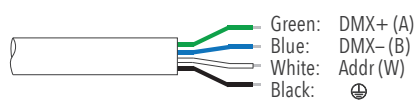

### Finish color

Silver	Black	Customized
[ 01 ]	[ 03 ]	[ RAL ]

**TECHNICAL DATA**

Power	Max. 60W
Input voltage	100-240V AC
Safety class	I
Luminous flux	2700 lm ±5%
CCT	RGB
CRI	---
Light distribution type	Symmetrical
Optics	7°, 15°, 30°, 40°, 60°, 20°x40°
Light source	Osram
MacAdam Step	5
Number of LEDs	36
Power supply	External power supply included
Control	DMX512
IP rating	IP66
Impact resistance	IK07
Ambient temperature	-20°C ~ +50°C
Storage temperature	-40°C ~ +70°C
Material	Body in extruded aluminum, cover in tempered glass, optical lens in PMMA
Finish	Powder coated, silver / black as standard colors
Lifetime	50,000 hours Ta=40°C

**WIRING**

1x Power input cable, 3-core, open end, L=300mm

1x DMX Data input cable, 4-core, male connector IP67, L=300mm

1x DMX Data output cable, 4-core, female connector IP67, L=300mm

**ACCESSORIES**

---