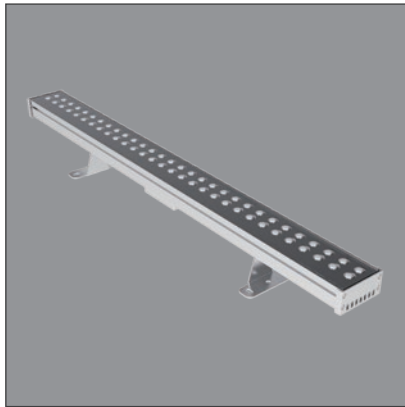

Project:

Date:

PRODUCT DATASHEET

Last information update: January 2021

series:

YORK PLUS

WALL WASHER 1000MM RGBW
110W 5500LM DMX512

Example of complete order code: 2505W110.0007.RGBW.01+A1

Description

LED wall washing luminaire for outdoor installation, with a bracket that available in adjustability 150°. Body is made of extruded aluminum, safety cover is made of tempered glass, lens is made of PMMA, and all external screws used are made of stainless steel, the luminaire with a high level of weather and UV ray resistance. Symmetrical light distribution, spot / narrow / medium / flood / oval optics. Light color RGBW, DMX512 control. Built-in power supply. Safety class I. Anti-glare accessories for improving visual comfort. Combined with breather valve technology.

Installation

Wall surface mounted by adjustable bracket.

Luminaire weight

4.9 Kg

Optics

7°	15°	30°	45°	20°x40°
[0007]	[0015]	[0030]	[0045]	[2040]

Color temperature

RGB
[RGB]

WIRING

1x Power input cable, 3-core, open end, L=300mm

1x DMX Data input cable, 4-core, male connector IP67, L=300mm

1x DMX Data output cable, 4-core, female connector IP67, L=300mm

ACCESSORIES

Anti-glare visor