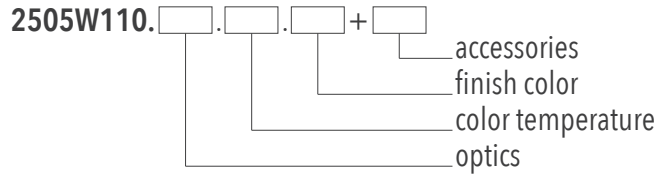

Project:

Date:

PRODUCT DATASHEET

Last information update: January 2021

series:

YORK PLUS

WALL WASHER 1000MM RGBW
110W 5500LM DMX512

Example of complete order code: 2505W110.0007.RGBW.01+A1

Description

LED wall washing luminaire for outdoor installation, with a bracket that available in adjustability 150°. Body is made of extruded aluminum, safety cover is made of tempered glass, lens is made of PMMA, and all external screws used are made of stainless steel, the luminaire with a high level of weather and UV ray resistance. Symmetrical light distribution, spot / narrow / medium / flood / oval optics. Light color RGBW, DMX512 control. Built-in power supply. Safety class I. Anti-glare accessories for improving visual comfort. Combined with breather valve technology.

Installation

Wall surface mounted by adjustable bracket.

Luminaire weight

4.9 Kg

Optics

7°	15°	30°	45°	20°x40°
[0007]	[0015]	[0030]	[0045]	[2040]

Color temperature

RGB
[RGB]

Finish color

Silver [01] Black [03] Customized [RAL]

TECHNICAL DATA

Power	Max. 110W
Input voltage	100-240V AC
Safety class	I
Luminous flux	5500 lm ±5%
CCT	RGBW (W=2700K [2780], 3000K [3080], 4000K [4080])
CRI	80 Ra
Light distribution type	Symmetrical
Optics	7°, 15°, 30°, 45°, 20°x40°
Light source	Osram
MacAdam Step	5
Number of LEDs	64
Power supply	External power supply included
Control	DMX512
IP rating	IP66
Impact resistance	IK07
Ambient temperature	-20°C ~ +50°C
Storage temperature	-40°C ~ +70°C
Material	Body in extruded aluminum, cover in tempered glass, optical lens in PMMA
Finish	Powder coated, silver / black as standard colors
Lifetime	50,000 hours Ta=40°C