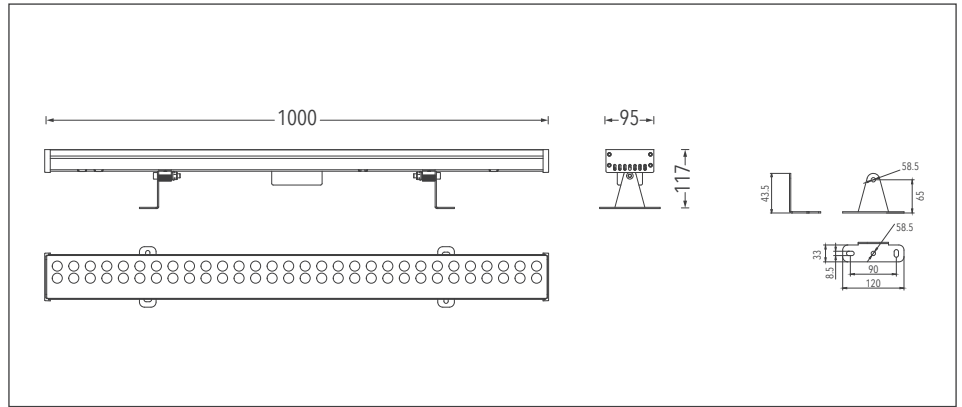

Description

LED wall washing luminaire for outdoor installation, with a bracket that available in adjustability 150°. Body is made of extruded aluminum, safety cover is made of tempered glass, lens is made of PMMA, and all external screws used are made of stainless steel, the luminaire with a high level of weather and UV ray resistance. Symmetrical light distribution, spot / narrow / medium / flood / oval optics. Light color RGBW, DMX512 control. Built-in power supply. Safety class I. Anti-glare accessories for improving visual comfort. Combined with breather valve technology.

Installation

Wall surface mounted by adjustable bracket.

Luminaire weight

4.9 Kg

Optics

7°	15°	30°	45°	20°x40°
[0007]	[0015]	[0030]	[0045]	[2040]

Color temperature

RGB
[RGB]

Finish color

Silver [01] Black [03] Customized [RAL]

TECHNICAL DATA

Power	Max. 110W
Input voltage	100-240V AC
Safety class	I
Luminous flux	5500 lm ±5%
CCT	RGBW (W=2700K [2780], 3000K [3080], 4000K [4080])
CRI	80 Ra
Light distribution type	Symmetrical
Optics	7°, 15°, 30°, 45°, 20°x40°
Light source	Osram
MacAdam Step	5
Number of LEDs	64
Power supply	External power supply included
Control	DMX512
IP rating	IP66
Impact resistance	IK07
Ambient temperature	-20°C ~ +50°C
Storage temperature	-40°C ~ +70°C
Material	Body in extruded aluminum, cover in tempered glass, optical lens in PMMA
Finish	Powder coated, silver / black as standard colors
Lifetime	50,000 hours Ta=40°C

WIRING

1x Power input cable, 3-core, open end, L=300mm

1x DMX Data input cable, 4-core, male connector IP67, L=300mm

1x DMX Data output cable, 4-core, female connector IP67, L=300mm

ACCESSORIES

Anti-glare visor