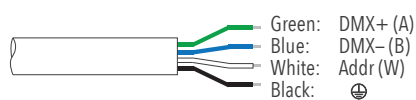

Installation

Wall surface mounted by adjustable bracket.

Luminaire weight

4.9 Kg

Optics

7°	15°	30°	45°	20°x40°
[0007]	[0015]	[0030]	[0045]	[2040]

Color temperature

RGB
[RGB]

Finish color

Silver [01] Black [03] Customized [RAL]

TECHNICAL DATA

Power	Max. 110W
Input voltage	100-240V AC
Safety class	I
Luminous flux	5500 lm ±5%
CCT	RGBW (W=2700K [2780], 3000K [3080], 4000K [4080])
CRI	80 Ra
Light distribution type	Symmetrical
Optics	7°, 15°, 30°, 45°, 20°x40°
Light source	Osram
MacAdam Step	5
Number of LEDs	64
Power supply	External power supply included
Control	DMX512
IP rating	IP66
Impact resistance	IK07
Ambient temperature	-20°C ~ +50°C
Storage temperature	-40°C ~ +70°C
Material	Body in extruded aluminum, cover in tempered glass, optical lens in PMMA
Finish	Powder coated, silver / black as standard colors
Lifetime	50,000 hours Ta=40°C

WIRING

1x Power input cable, 3-core, open end, L=300mm

1x DMX Data input cable, 4-core, male connector IP67, L=300mm

1x DMX Data output cable, 4-core, female connector IP67, L=300mm

ACCESSORIES

Anti-glare visor