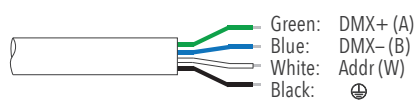

Installation

Wall surface mounted by adjustable bracket.

Luminaire weight

4.9 Kg

Optics

7°	15°	30°	45°	20°x40°
[0007]	[0015]	[0030]	[0045]	[2040]

Color temperature

RGB
[RGB]

Finish color

Silver [01] Black [03] Customized [RAL]

TECHNICAL DATA

Power	Max. 110W
Input voltage	100-240V AC
Safety class	I
Luminous flux	5500 lm ±5%
CCT	RGBW (W=2700K [2780], 3000K [3080], 4000K [4080])
CRI	80 Ra
Light distribution type	Symmetrical
Optics	7°, 15°, 30°, 45°, 20°x40°
Light source	Osram
MacAdam Step	5
Number of LEDs	64
Power supply	External power supply included
Control	DMX512
IP rating	IP66
Impact resistance	IK07
Ambient temperature	-20°C ~ +50°C
Storage temperature	-40°C ~ +70°C
Material	Body in extruded aluminum, cover in tempered glass, optical lens in PMMA
Finish	Powder coated, silver / black as standard colors
Lifetime	50,000 hours Ta=40°C

WIRING

1x Power input cable, 3-core, open end, L=300mm

1x DMX Data input cable, 4-core, male connector IP67, L=300mm

1x DMX Data output cable, 4-core, female connector IP67, L=300mm

ACCESSORIES

Anti-glare visor