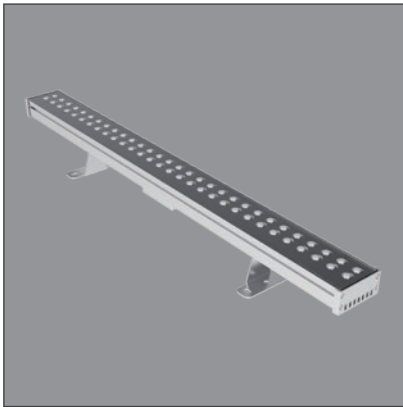

### Description

LED wall washing luminaire for outdoor installation, with a bracket that available in adjustability 150°. Body is made of extruded aluminum, safety cover is made of tempered glass, lens is made of PMMA, and all external screws used are made of stainless steel, the luminaire with a high level of weather and UV ray resistance. Symmetrical light distribution, spot / narrow / medium / flood / oval optics. Light color RGB, DMX512 control. Built-in power supply. Safety class I. Anti-glare accessories for improving visual comfort. Combined with breather valve technology.

### Installation

Wall surface mounted by adjustable bracket.

### Luminaire weight

4.9 Kg