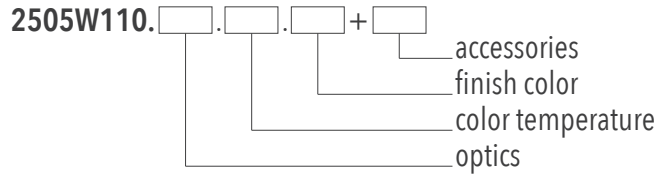

Project:

Date:

PRODUCT DATASHEET

Last information update: January 2021

series:

YORK PLUS

WALL WASHER 1000MM RGB
110W 4900LM DMX512

Example of complete order code: 2505W110.0007.RGB.01+A1