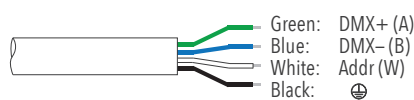

### Finish color

Silver [ 01 ]      Black [ 03 ]      Customized [ RAL ]

**TECHNICAL DATA**

<b>Power</b>	Max. 110W
<b>Input voltage</b>	100-240V AC
<b>Safety class</b>	I
<b>Luminous flux</b>	4900 lm ±5%
<b>CCT</b>	RGB
<b>CRI</b>	---
<b>Light distribution type</b>	Symmetrical
<b>Optics</b>	7°, 15°, 30°, 45°, 20°x40°
<b>Light source</b>	Osram
<b>MacAdam Step</b>	5
<b>Number of LEDs</b>	60
<b>Power supply</b>	External power supply included
<b>Control</b>	DMX512
<b>IP rating</b>	IP66
<b>Impact resistance</b>	IK07
<b>Ambient temperature</b>	-20°C ~ +50°C
<b>Storage temperature</b>	-40°C ~ +70°C
<b>Material</b>	Body in extruded aluminum, cover in tempered glass, optical lens in PMMA
<b>Finish</b>	Powder coated, silver / black as standard colors
<b>Lifetime</b>	50,000 hours Ta=40°C

**WIRING**

1x Power input cable, 3-core, open end, L=300mm

1x DMX Data input cable, 4-core, male connector IP67, L=300mm

1x DMX Data output cable, 4-core, female connector IP67, L=300mm

**ACCESSORIES**

---