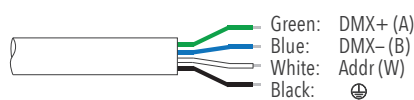

### Finish color

Silver [ 01 ]      Black [ 03 ]      Customized [ RAL ]

**TECHNICAL DATA**

<b>Power</b>	Max. 110W
<b>Input voltage</b>	100-240V AC
<b>Safety class</b>	I
<b>Luminous flux</b>	4900 lm ±5%
<b>CCT</b>	RGB
<b>CRI</b>	---
<b>Light distribution type</b>	Symmetrical
<b>Optics</b>	7°, 15°, 30°, 45°, 20°x40°
<b>Light source</b>	Osram
<b>MacAdam Step</b>	5
<b>Number of LEDs</b>	60
<b>Power supply</b>	External power supply included
<b>Control</b>	DMX512
<b>IP rating</b>	IP66
<b>Impact resistance</b>	IK07
<b>Ambient temperature</b>	-20°C ~ +50°C
<b>Storage temperature</b>	-40°C ~ +70°C
<b>Material</b>	Body in extruded aluminum, cover in tempered glass, optical lens in PMMA
<b>Finish</b>	Powder coated, silver / black as standard colors
<b>Lifetime</b>	50,000 hours Ta=40°C

**WIRING**

1x Power input cable, 3-core, open end, L=300mm

1x DMX Data input cable, 4-core, male connector IP67, L=300mm

1x DMX Data output cable, 4-core, female connector IP67, L=300mm

**ACCESSORIES**

---