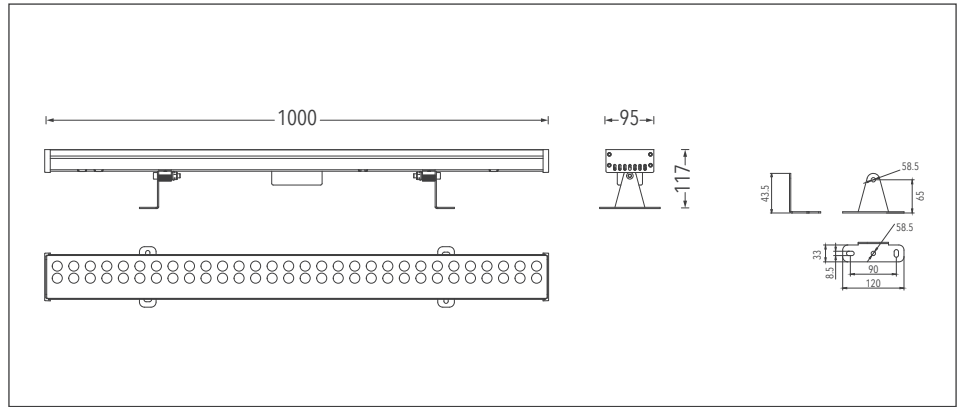

### Description

LED wall washing luminaire for outdoor installation, with a bracket that available in adjustability 150°. Body is made of extruded aluminum, safety cover is made of tempered glass, lens is made of PMMA, and all external screws used are made of stainless steel, the luminaire with a high level of weather and UV ray resistance. Symmetrical light distribution, spot / narrow / medium / flood / oval optics. Light color RGB, DMX512 control. Built-in power supply. Safety class I. Anti-glare accessories for improving visual comfort. Combined with breather valve technology.

**WIRING**

1x Power input cable, 3-core, open end, L=300mm

1x DMX Data input cable, 4-core, male connector IP67, L=300mm

1x DMX Data output cable, 4-core, female connector IP67, L=300mm

**ACCESSORIES**

---