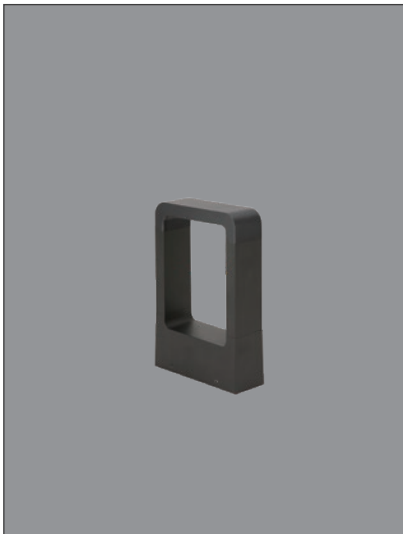

Project:

Date:

PRODUCT DATASHEET

Last information update: January 2021

series:

ITEM CODE: 2269-01

STELLA

LED BOLLARD WIDE OPTICS 7W 600LM ON/OFF

Description

LED bollard luminaire for outdoor installation, with built-in power supply. Powder coated aluminum body with polycarbonate diffuser, external stainless steel screws. The luminaire with a high level of weather and UV ray resistance. Symmetrical light distribution, wide optics. Light color 3000K. Control On/off. Safety class I.

Installation

Ground / floor surface mounted with base

Luminaire weight

1.6 Kg

Optics

2-way
[Wide]

Color temperature

3000K
[3080]

Finish color

Black
[03]

TECHNICAL DATA

Power	7W
Input voltage	100-240V AC
Safety class	I
Luminous flux	600 lm \pm 5%
CCT	3000K
CRI	80 Ra
Light distribution type	Symmetrical
Optics	Wide
Light source	LED
Type	COB
Number of LEDs	1
Power supply	Built-in power supply
Controllable	ON/OFF
IP rating	IP65
Impact resistance	IK08
Ambient temperature	-20°C ~ +50°C
Storage temperature	-40°C ~ +70°C
Material	Aluminum body with polycarbonate diffuser, stainless steel external screws
Finish	Powder coated, black as standard color
Lifetime	30,000 hours Ta=40°C