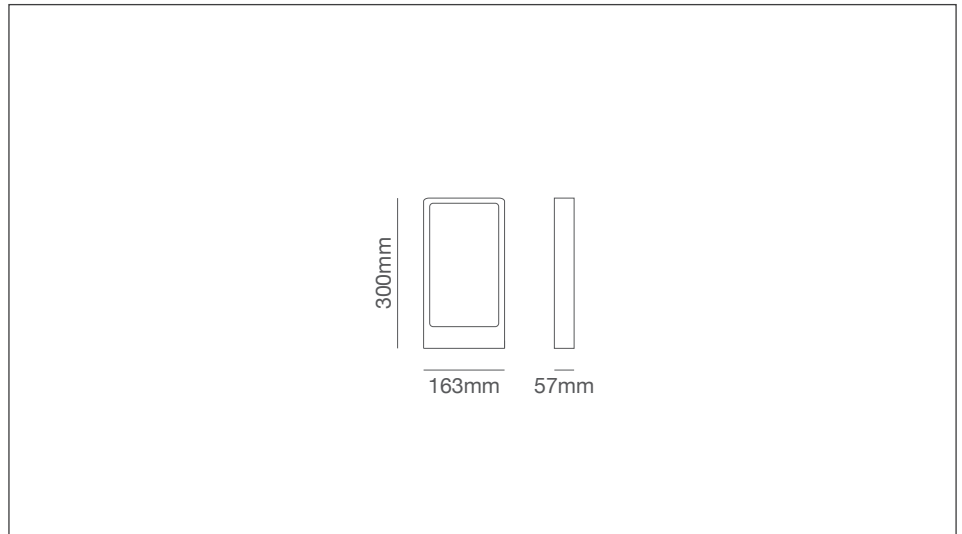

Description

LED bollard luminaire for outdoor installation, with built-in power supply. Powder coated aluminum body with polycarbonate diffuser, external stainless steel screws. The luminaire with a high level of weather and UV ray resistance. Symmetrical light distribution, wide optics. Light color 3000K. Control On/off. Safety class I.

Installation

Ground / floor surface mounted with base

Luminaire weight

1.6 Kg

Optics

2-way
[Wide]

Color temperature

3000K
[3080]

Finish color

Black
[03]

TECHNICAL DATA

Power	7W
Input voltage	100-240V AC
Safety class	I
Luminous flux	600 lm \pm 5%
CCT	3000K
CRI	80 Ra
Light distribution type	Symmetrical
Optics	Wide
Light source	LED
Type	COB
Number of LEDs	1
Power supply	Built-in power supply
Controllable	ON/OFF
IP rating	IP65
Impact resistance	IK08
Ambient temperature	-20°C ~ +50°C
Storage temperature	-40°C ~ +70°C
Material	Aluminum body with polycarbonate diffuser, stainless steel external screws
Finish	Powder coated, black as standard color
Lifetime	30,000 hours Ta=40°C

WIRING

1x Power input cable, 3-core, open end, L=300mm