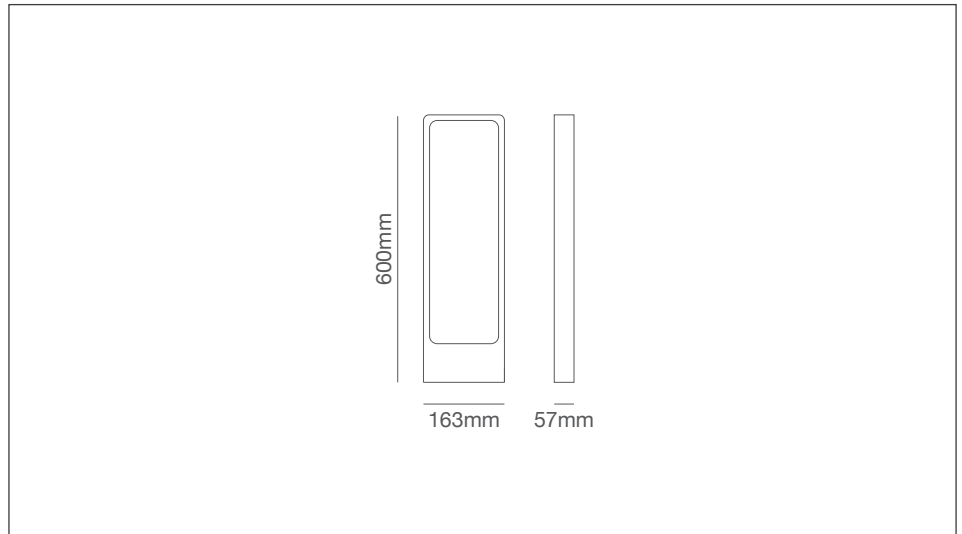

Description

LED bollard luminaire for outdoor installation, with built-in power supply. Powder coated aluminum body with polycarbonate diffuser, external stainless steel screws. The luminaire with a high level of weather and UV ray resistance. Symmetrical light distribution, wide optics. Light color 3000K. Control On/off. Safety class I.

Installation

Ground / floor surface mounted with base

Luminaire weight

2.0 Kg

Optics

2-way
[Wide]

Color temperature

3000K
[3080]

Finish color

Black
[03]

TECHNICAL DATA

Power	10W
Input voltage	100-240V AC
Safety class	I
Luminous flux	900 lm \pm 5%
CCT	3000K
CRI	80 Ra
Light distribution type	Symmetrical
Optics	Wide
Light source	LED
Type	COB
Number of LEDs	1
Power supply	Built-in power supply
Controllable	ON/OFF
IP rating	IP65
Impact resistance	IK08
Ambient temperature	-20°C ~ +50°C
Storage temperature	-40°C ~ +70°C
Material	Aluminum body with polycarbonate diffuser, stainless steel external screws
Finish	Powder coated, black as standard color
Lifetime	30,000 hours Ta=40°C

WIRING

1x Power input cable, 3-core, open end, L=300mm