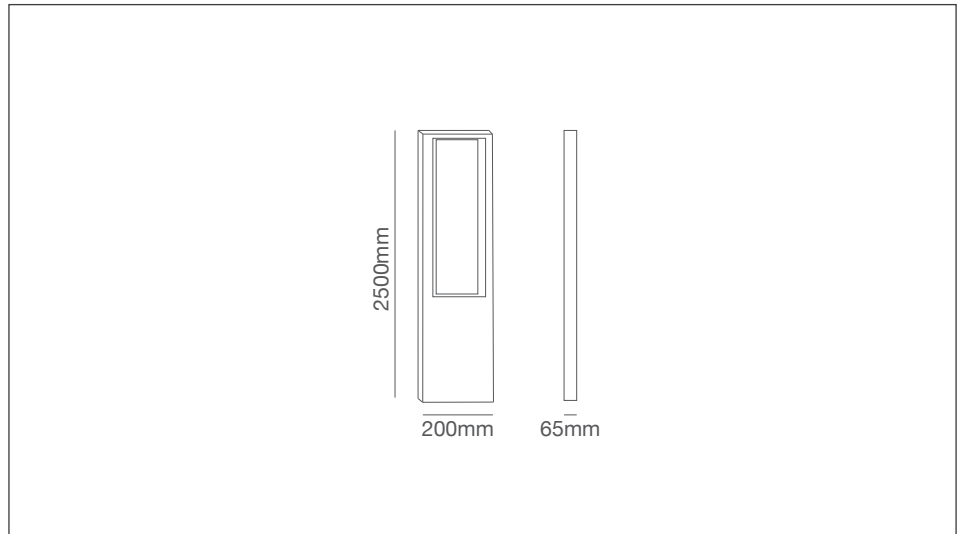

Description

LED light column for outdoor installation, with built-in power supply. Powder coated aluminum body with polycarbonate diffuser, external stainless steel screws. The luminaire with a high level of weather and UV ray resistance. Symmetrical light distribution, wide optics. Light color 3000K. Control On/off. Safety class I.

Installation

Ground / floor surface mounted with base

Luminaire weight

0.0 Kg

Optics

2-way
[Wide]

Color temperature

3000K
[3080]

Finish color

Black
[03]

TECHNICAL DATA

Power	24W
Input voltage	100-240V AC
Safety class	I
Luminous flux	2200 lm ±5%
CCT	3000K
CRI	80 Ra
Light distribution type	Symmetrical
Optics	Wide
Light source	LED
Type	COB
Number of LEDs	1
Power supply	Built-in power supply
Controllable	ON/OFF
IP rating	IP65
Impact resistance	IK08
Ambient temperature	-20°C ~ +50°C
Storage temperature	-40°C ~ +70°C
Material	Aluminum body with polycarbonate diffuser, stainless steel external screws
Finish	Powder coated, black as standard color
Lifetime	30,000 hours Ta=40°C

WIRING

1x Power input cable, 3-core, open end, L=300mm