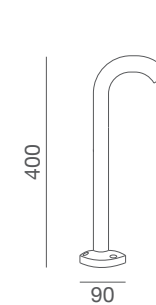

Pipe

LED bollard with unique design, creates attractive inner-city landscapes and urban spaces. The luminaire bends in very well in modern architecture and gives lots of flexibility for lighting designers. Height in two options: 400mm and 600mm. Medium light distribution directed downwards. Supplied with built-in driver. Pre-wired cable included. IP65 rating for outdoor use.

2256-01

2256-02

Materials:

Powder coated aluminum body with polycarbonate diffuser, stainless steel screws

Standard Color:

 Black

Installation:

 Floor surface mounted