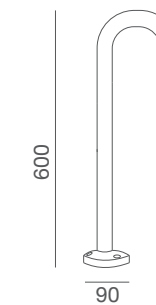

Pipe

LED bollard with unique design, creates attractive inner-city landscapes and urban spaces. The luminaire bends in very well in modern architecture and gives lots of flexibility for lighting designers. Height in two options: 400mm and 600mm. Medium light distribution directed downwards. Supplied with built-in driver. Pre-wired cable included. IP65 rating for outdoor use.

2256-01

2256-02

Materials:

Powder coated aluminum body with polycarbonate diffuser, stainless steel screws

Standard Color:

 Black

Installation:

 Floor surface mounted